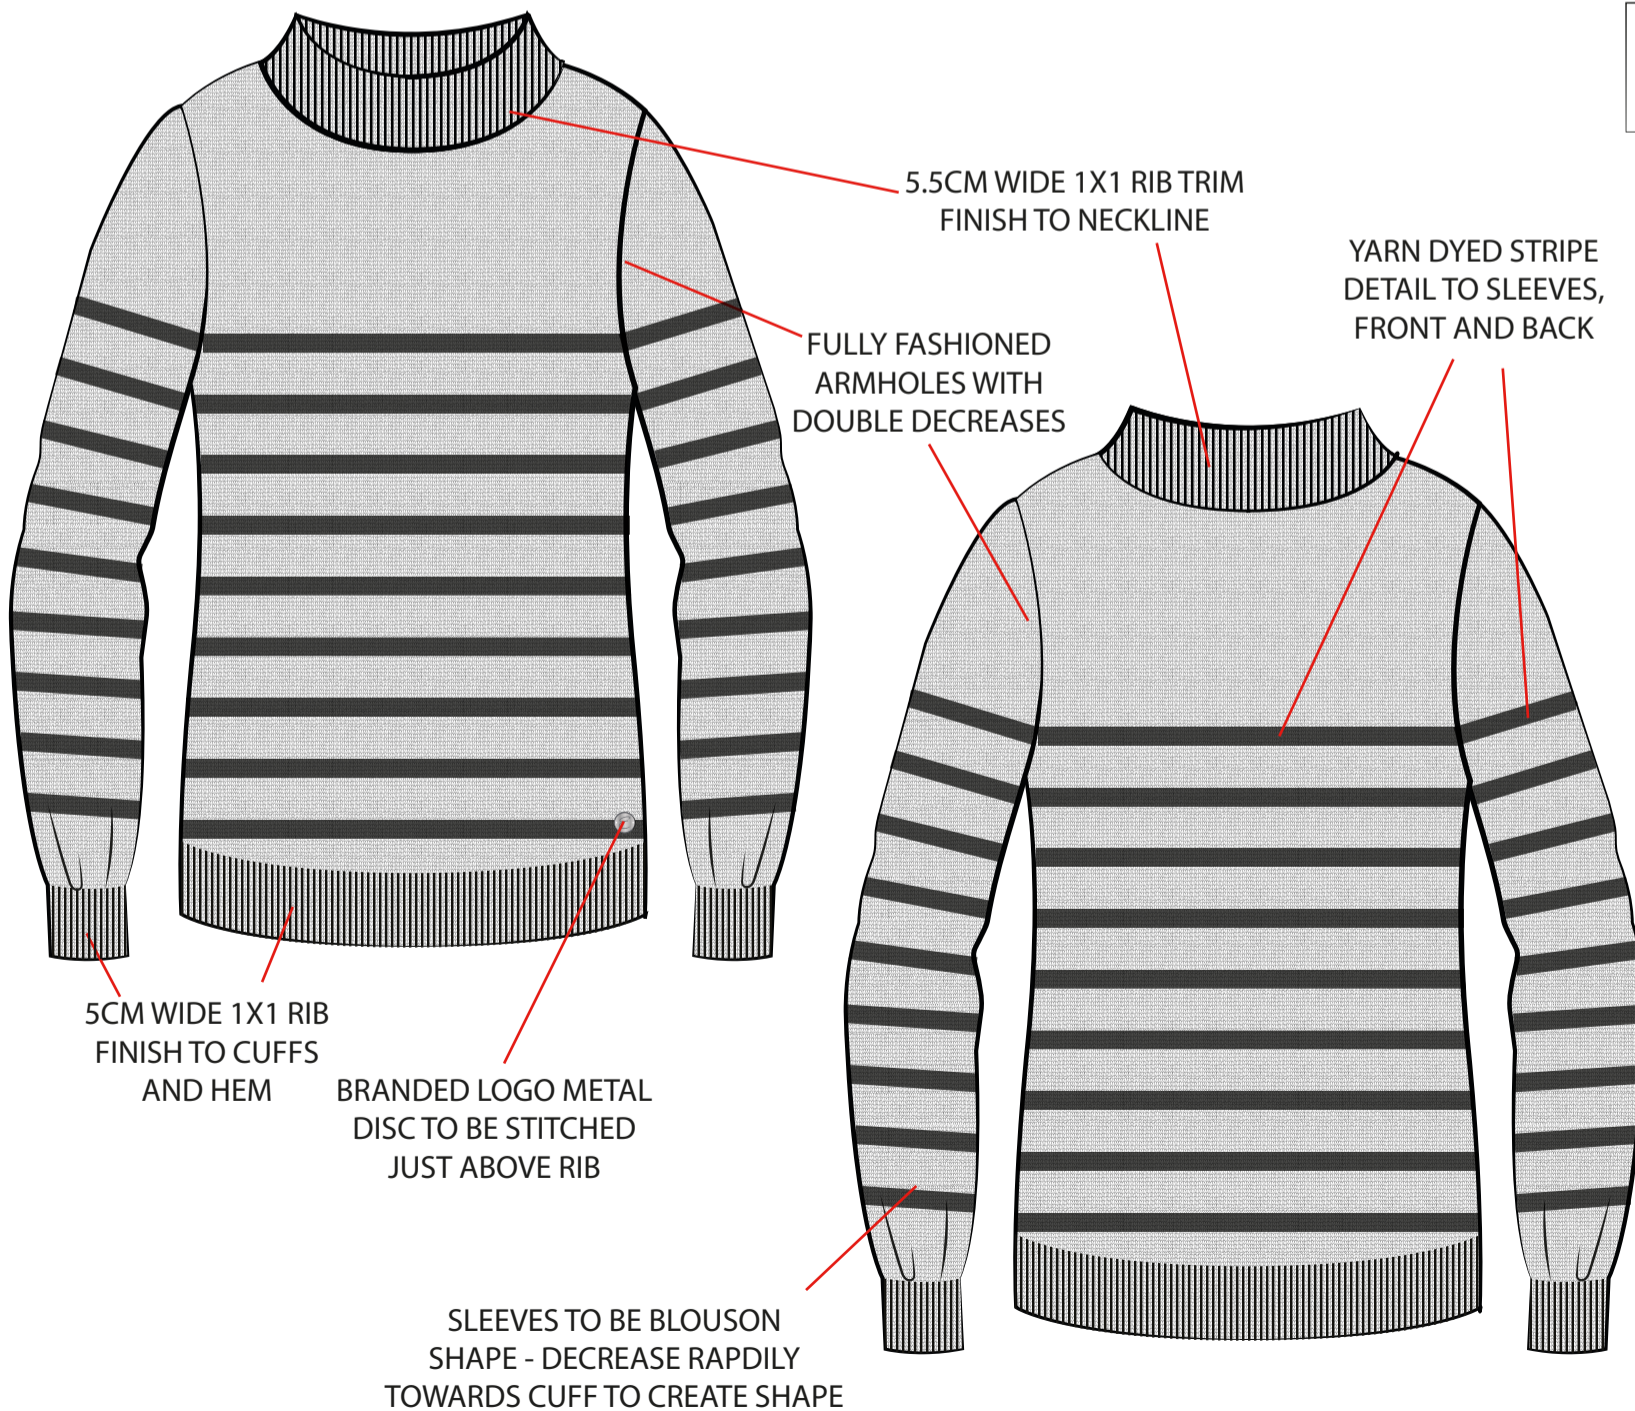

STYLE: CURVED HEM JUMPER
YARN: 100% MERINO WOOL
STITCH: 12GG STOCKINETTE

COLOUR OPTIONS:

-  18-0937TPX
-  17-0535TPX
-  18-1438TPX
-  16-1529TPX
-  15-1415TPX
-  17-1564TPX
-  19-4030TPX
-  18-4535TPX
-  14-3207TPX
-  18-3011TPX
-  18-2527TPX

STYLE: TURTLE NECK STRIPE JUMPER
YARN: 100% MERINO WOOL
STITCH: 12GG STOCKINETTE

COLOUR OPTIONS:

-  19-3940TPX / WHITE
-  WHITE / 19-3940TPX