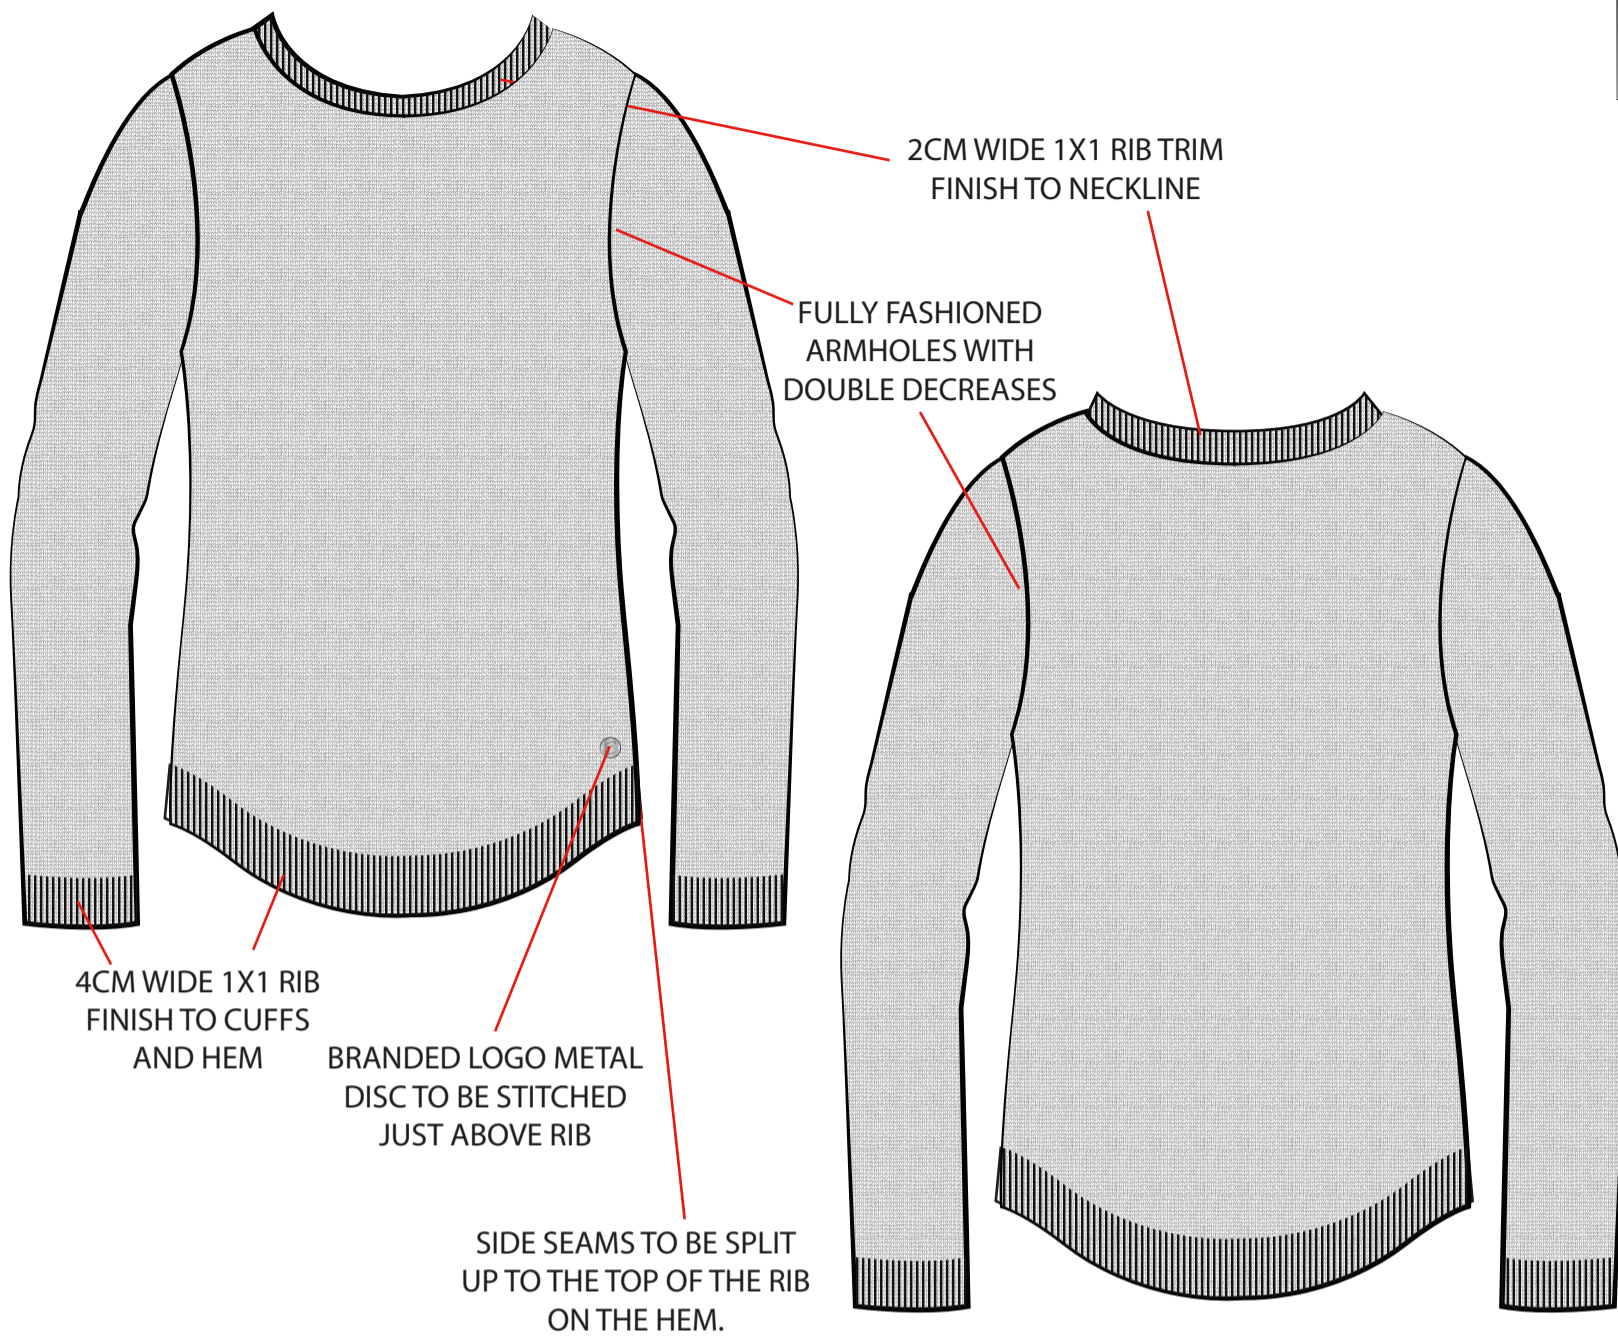

STYLE: CURVED HEM JUMPER
YARN: 100% MERINO WOOL
STITCH: 12GG STOCKINETTE

COLOUR OPTIONS:

-  18-0937TPX
-  17-0535TPX
-  18-1438TPX
-  16-1529TPX
-  15-1415TPX
-  17-1564TPX
-  19-4030TPX
-  18-4535TPX
-  14-3207TPX
-  18-3011TPX
-  18-2527TPX

STYLE: TURTLE NECK STRIPE JUMPER
YARN: 100% MERINO WOOL
STITCH: 12GG STOCKINETTE

COLOUR OPTIONS:

-  19-3940TPX / WHITE
-  WHITE / 19-3940TPX