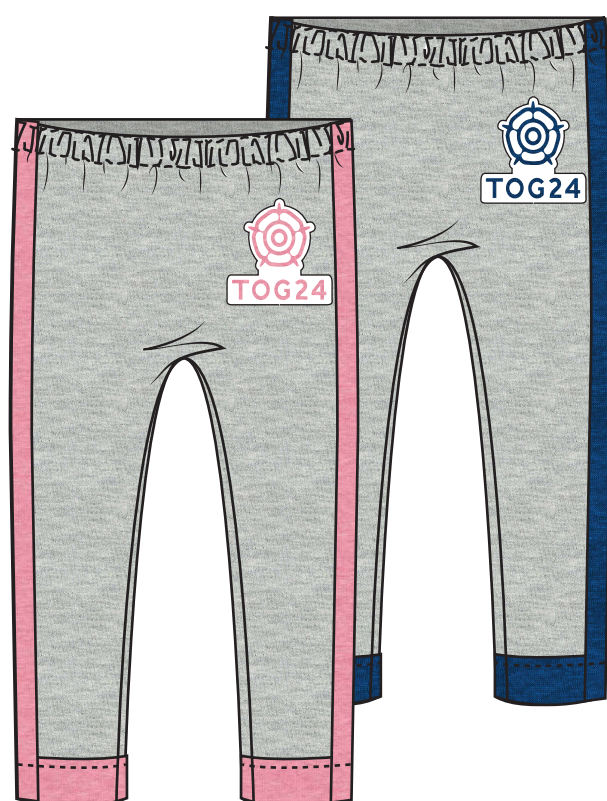

WAX FINISH CARGO PANTS & SHORTS WITH DIAGONAL & PATCH POCKETS

HEAVY JERSEY JOGGER & SHORTS WITH KANGAROO POCKET & CUTOUTS TO REVEAL CONTRAST CUFFS

**TOG24**  
**MENS**

JERSEY TEE & VEST WITH SCREEN PRINT TONAL GRAPHIC

COTTON RICH CARGO SHORTS WITH DIAGONAL POCKETS

**TOG24  
LADIES**

CONTRAST RAGLAN SLEEVE JERSEY TEES WITH SCREEN PRINT GRAPHIC

POLO SHIRT WITH SIDE SEAM SPLITS, CONTRAST GRADIENT STITCH, LOGO & BUTTONS

SHINY DOWN-FILLED PUFFA JACKET WITH METAL HARDWARE

JERSEY SWEATER & HOODIE WITH CONTRAST PANELS AND BRUSHED EMBROIDERY LOGO PATCH

WAX FINISH CARGO SHORTS WITH DIAGONAL & PATCH POCKETS

JERSEY LEGGINGS WITH CONTRAST PANELS AND BRUSHED EMBROIDERY LOGO PATCH

FUNNEL NECK FLEECE WITH PATCH POCKETS AND CONTRAST PANELS

TOG24 KIDS