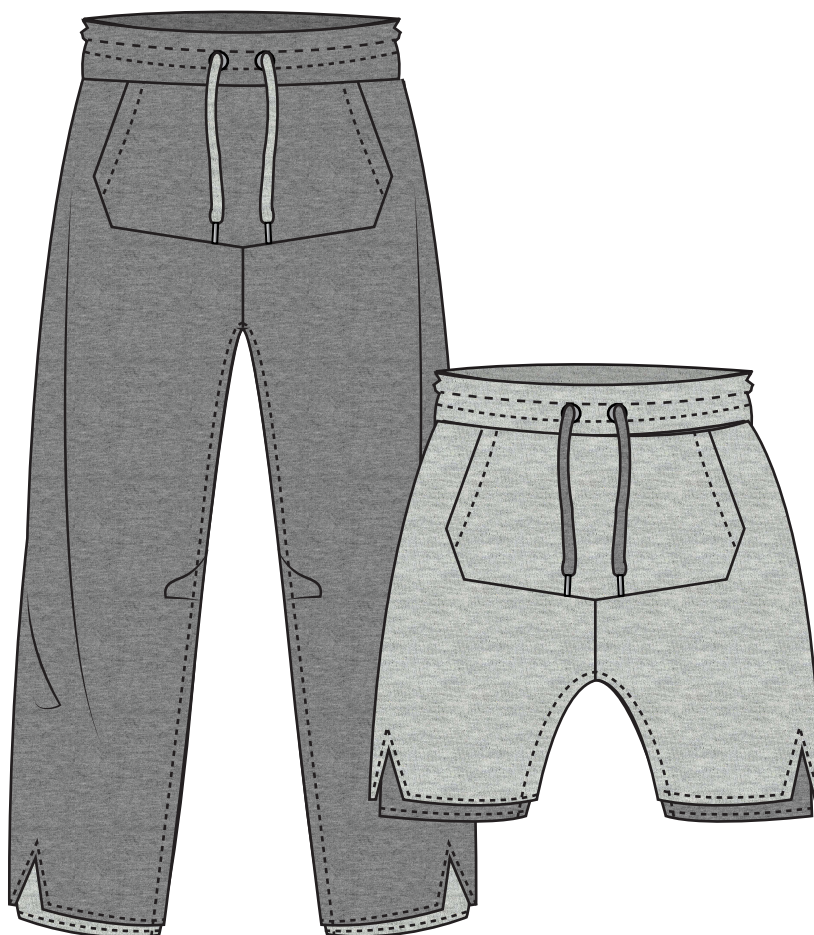

JERSEY TEES WITH CONTRAST STRIPE & LOGO DETAIL

JERSEY SWEATER & HOODIE WITH CONTRAST SLEEVE PANELS & LOGO

FUNNEL NECK FLEECE WITH PATCH POCKETS AND CF ZIP

WAXED PARKA WITH CONTRAST FUR TRIM & HARDWARE

WRAP COWL NECK CABLE KNIT JUMPER WITH RIB & BUTTON DETAIL

WAX FINISH CARGO PANTS & SHORTS WITH DIAGONAL & PATCH POCKETS

HEAVY JERSEY JOGGER & SHORTS WITH KANGAROO POCKET & CUTOUTS TO REVEAL CONTRAST CUFFS

**TOG24**  
**MENS**

JERSEY TEE & VEST WITH SCREEN PRINT TONAL GRAPHIC

COTTON RICH CARGO SHORTS WITH DIAGONAL POCKETS

**TOG24  
LADIES**

CONTRAST RAGLAN SLEEVE JERSEY TEES WITH SCREEN PRINT GRAPHIC

POLO SHIRT WITH SIDE SEAM SPLITS, CONTRAST GRADIENT STITCH, LOGO & BUTTONS

SHINY DOWN-FILLED PUFFA JACKET WITH METAL HARDWARE

FUNNEL NECK FLEECE WITH PATCH POCKETS AND CONTRAST PANELS

TOG24 KIDS