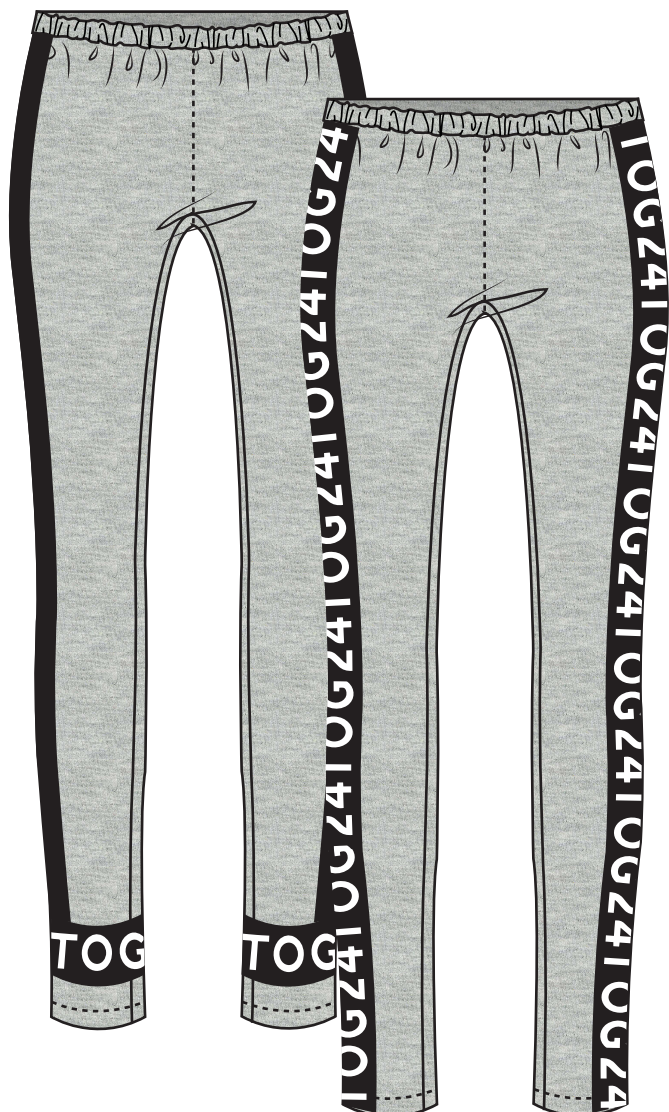

SLEEVELESS PUFFA GILET WITH CONTRAST RIB & FUR PANELS

FUNNEL NECK FLEECE WITH DIAGONAL POCKETS AND CF ZIP

JERSEY LEGGINGS WITH CONTRAST PANELS WITH REPEATING LOGO PRINT