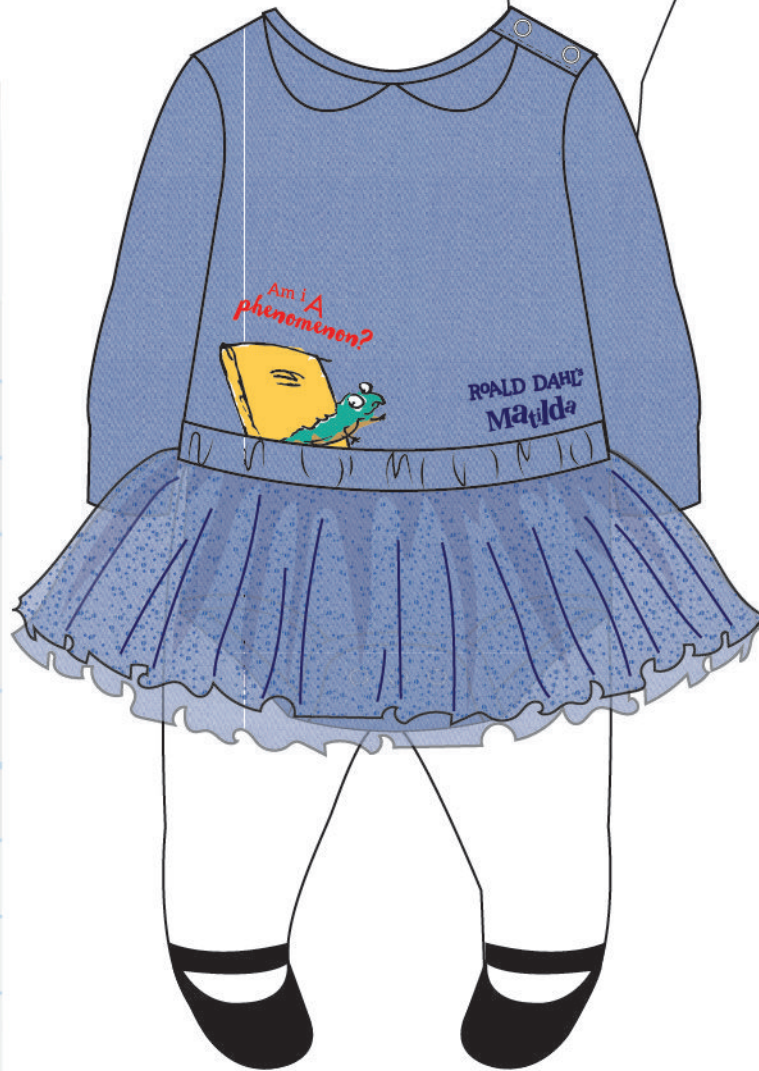

Description:

Giraffe baby grow in cotton jerseys. Embroidered quote and logo.

Hat in cotton jerseys.

Fabrics & Trims:

Cotton Jersey

Cotton Jersey

Cotton Jersey

Description:

Cotton baby grow with soft & foil dot mesh tutu. Logo and text embroidery, book and newt print.

Fabrics & Trims:

Cotton Jersey

Soft Mesh

Foil Dot Mesh

Cotton Jersey

Cotton Jersey

Description:

BFG baby grow in cotton jerseys. Embroidered quotes and logo. Printed frobscottle bottle. Hat in cotton jersey.

Fabrics & Trims:

Cotton Jersey

Cotton Jersey

Cotton Jersey

Cotton Jersey

Cotton Jersey

Description:

Cotton Jersey

Description:

Wonka baby grow in cotton jerseys. Embroidered logo and quote. Printed golden ticket and sweets.

Hat accessory in cotton jerseys.

Fabrics & Trims:

Cotton Jersey

Cotton Jersey

Cotton Jersey