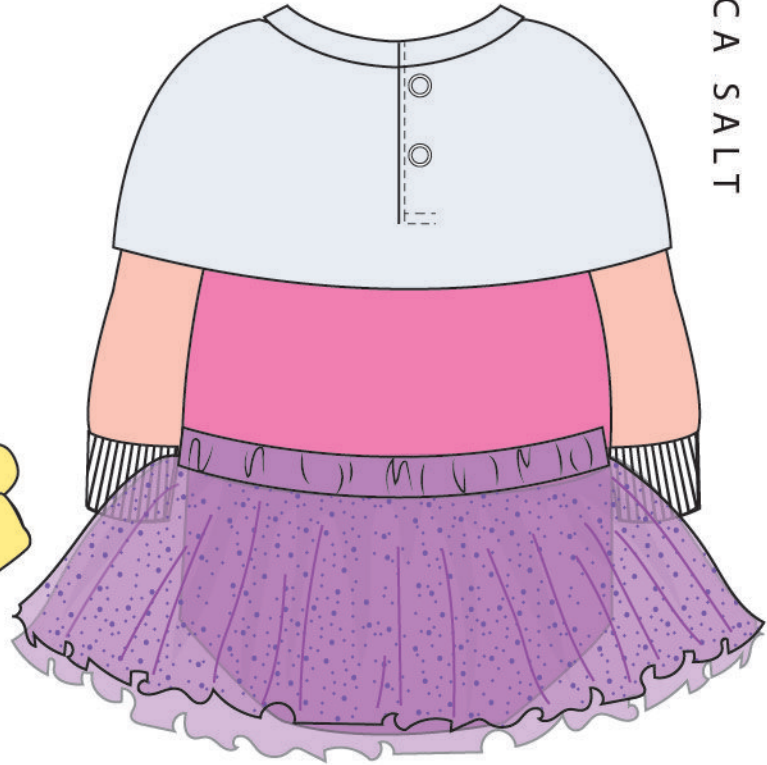

Cotton Jersey

Description:

Wonka baby grow in cotton jerseys. Embroidered logo and quote. Printed golden ticket and sweets.

Hat accessory in cotton jerseys.

Fabrics & Trims:

Cotton Jersey

Cotton Jersey

Cotton Jersey

Cotton Jersey

Cotton Jersey

Cotton Jersey

Cotton Jersey

Description:

Cotton baby grow with soft & foil dot mesh tutu. Logo and text embroidery, golden ticket and Oompa Loompa prints.

Fabrics & Trims:

Cotton Jersey