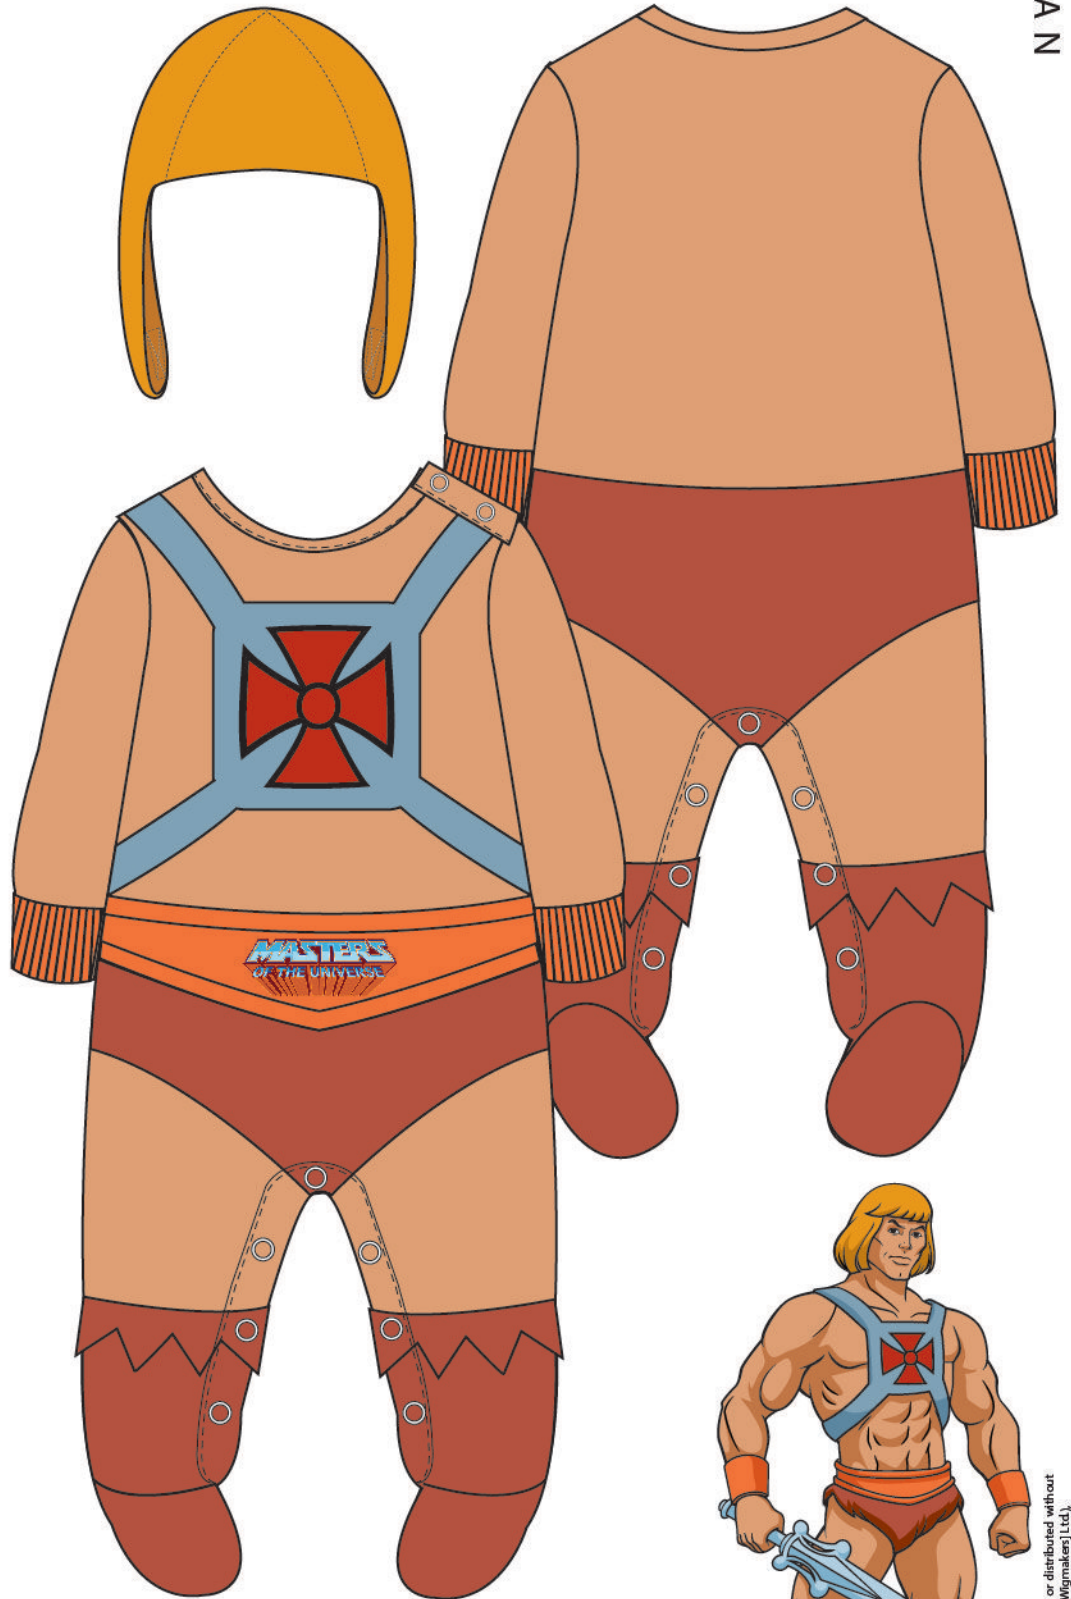

Cotton baby grow with soft & foil dot mesh tutu. Logo and text embroidery, book and newt print.

Fabrics & Trims:

Cotton Jersey

Soft Mesh

Foil Dot Mesh

Cotton Jersey

Cotton Jersey

Description:

Cotton Jersey

Cotton Jersey

Cotton Jersey

Cotton Jersey

Description:

Cotton baby grow with soft & foil dot mesh tutu. Logo and text embroidery, golden ticket and Oompa Loompa prints.

Fabrics & Trims:

Cotton Jersey

Fabrics & Trims:

Cotton Jersey

Cotton Jersey

Cotton Jersey

Cotton Jersey

Cotton Jersey

Description:

He-Man baby grow in cotton jerseys. Printed Masters of the Universe logo.

Description:

Honey Monster baby grow in cotton jerseys with chenille hood. Embroidered features and logo. Printed cereal bowl with applied lame spoon.

Fabrics & Trims:

Cotton Jersey

Cotton Jersey

Cotton Jersey