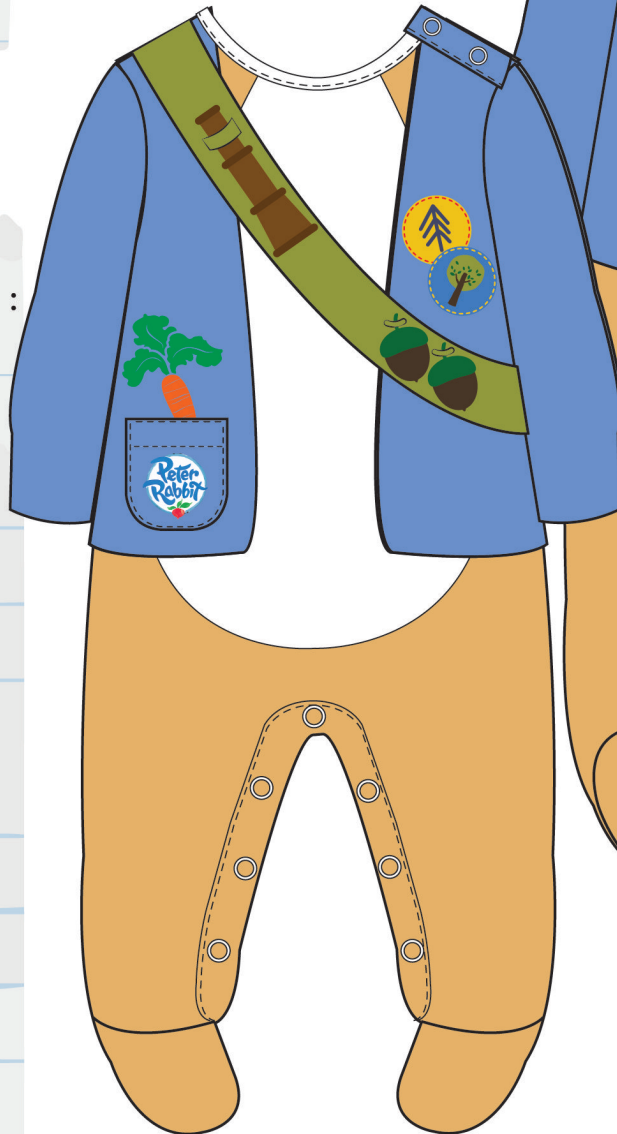

Cotton Jersey

Cotton Jersey

Cotton Jersey

Cotton Jersey

Description:

Cotton baby grow with soft & foil dot mesh tutu. Logo and text embroidery, golden ticket and Oompa Loompa prints.

Fabrics & Trims:

Cotton Jersey

Soft Mesh

Foil Dot Mesh

Cotton Jersey

Cotton Jersey

Cotton Jersey

Cotton Jersey

Cotton Jersey

Description:

Peter Rabbit baby grow in cotton jerseys.
Mock strap with prints.
Pocket with prints.
Printed badges.

Hat accessory with ears and embroidered features.

Fabrics & Trims:

Cotton Jersey

Cotton Jersey

Cotton Jersey

Cotton Jersey

Description:

Baby grow in cotton jerseys. To have patch pocket with printed Wally face and applique felt glasses. Logo print to lower bodice.

Hat accessory in cotton jerseys.

Fabrics & Trims: