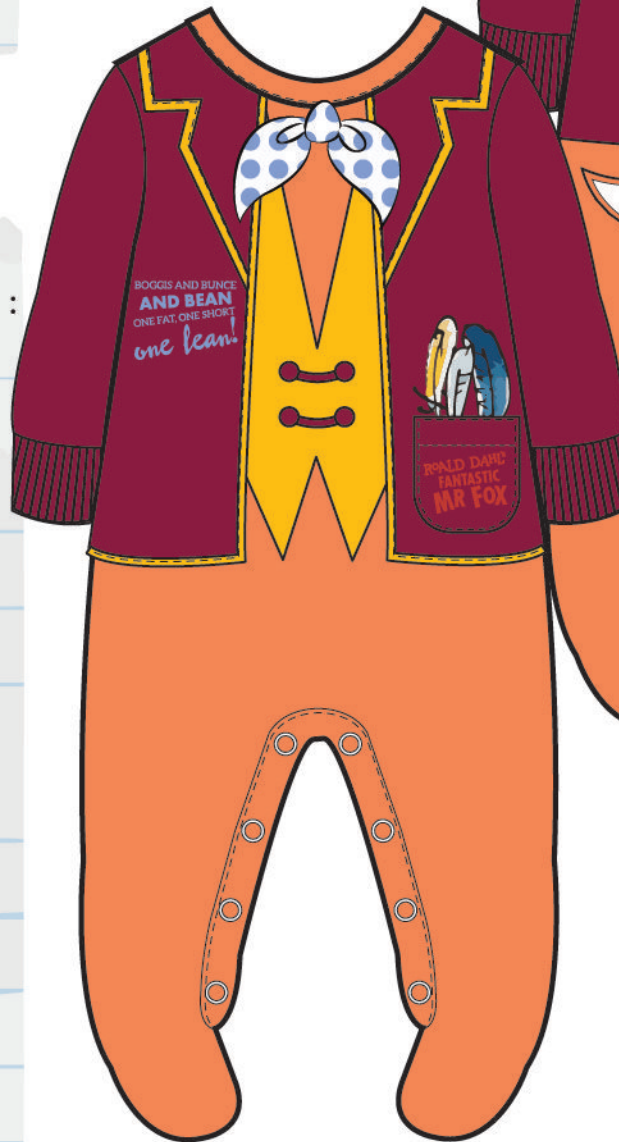

Description:

Mr Fox baby grow in cotton jerseys. Embroidered logo and quote, printed feathers.

Hat accessory in cotton jerseys.

Fabrics & Trims: