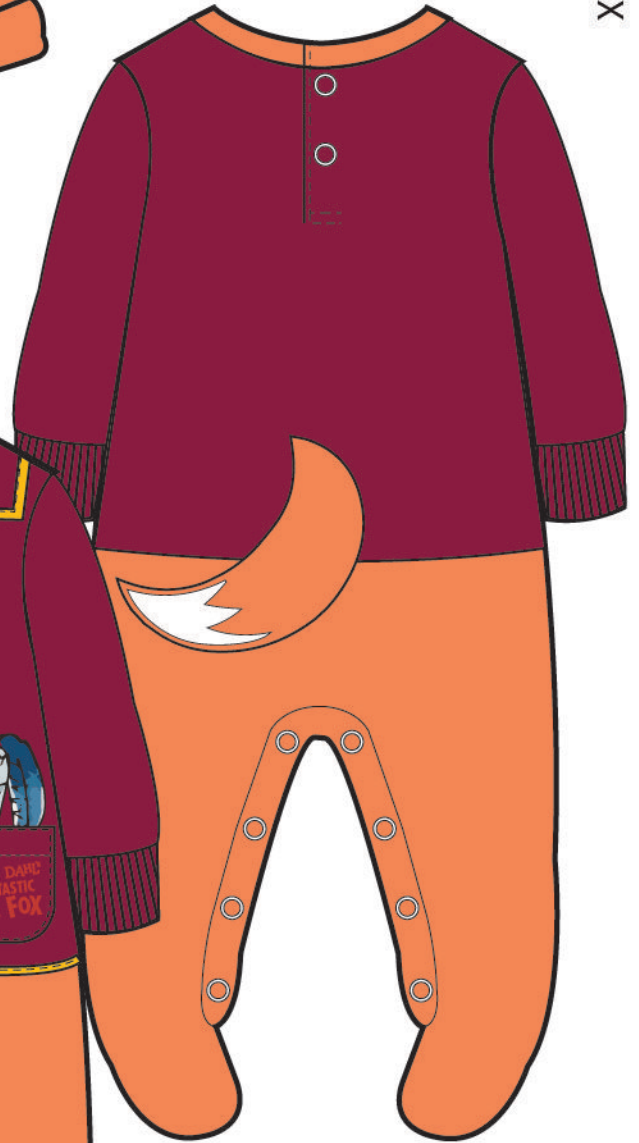

Description:

Mr Fox baby grow in cotton jerseys. Embroidered logo and quote, printed feathers.

Hat accessory in cotton jerseys.

Fabrics & Trims: