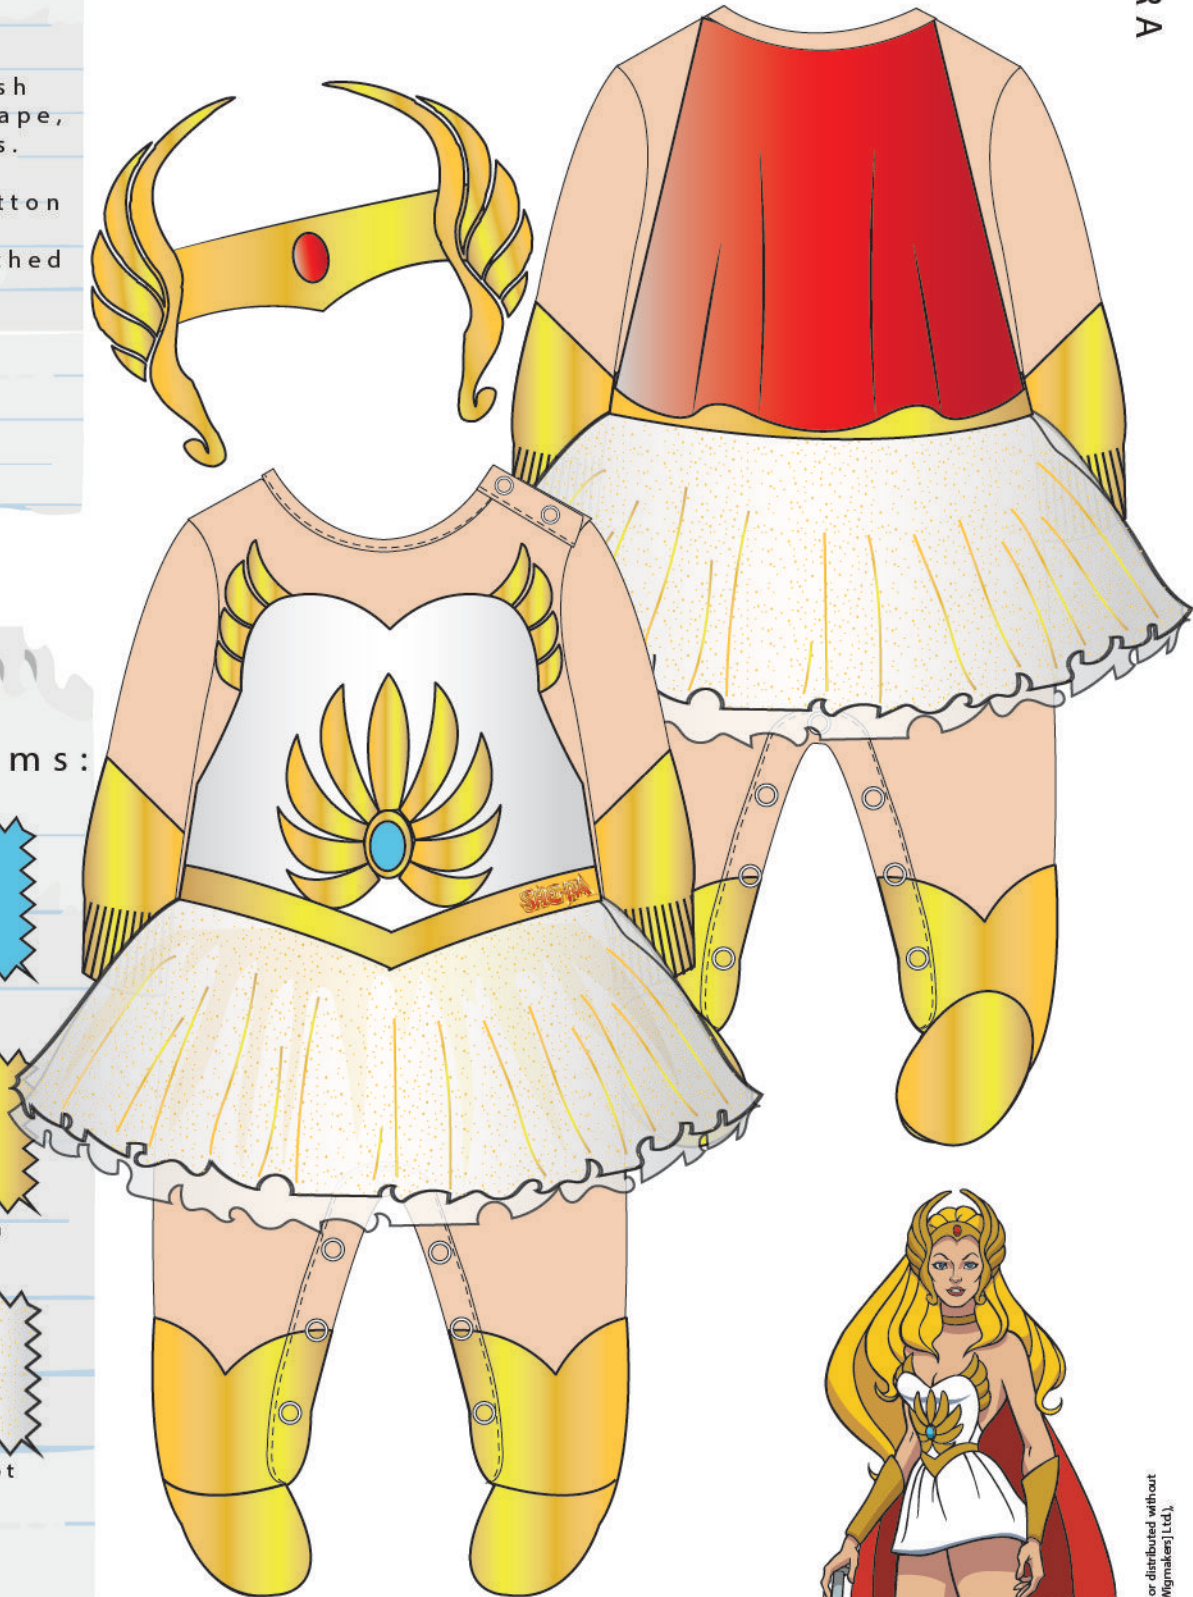

Cotton Jersey

Cotton Jersey

Cotton Jersey

Cotton Jersey

Description:

Cotton baby grow with soft & foil dot mesh tutu. Logo and text embroidery, golden ticket and Oompa Loompa prints.

Fabrics & Trims:

Cotton Jersey

Description:

Honey Monster baby grow in cotton jerseys with chenille hood. Embroidered features and logo. Printed cereal bowl with applied lame spoon.

Fabrics & Trims:

Cotton Jersey

Cotton Jersey

Cotton Jersey

Chenille

Lame

Description:

She-Ra baby grow in cotton jerseys with mesh and glitter mesh tutu skirt. Printed cape, logo and gem details.

Soft headband in cotton jerseys with printed gem and profile stitched wing details.

Fabrics & Trims:

Cotton Jersey

Cotton Jersey

Cotton Jersey

Cotton Jersey

Mesh

Foil Dot Mesh